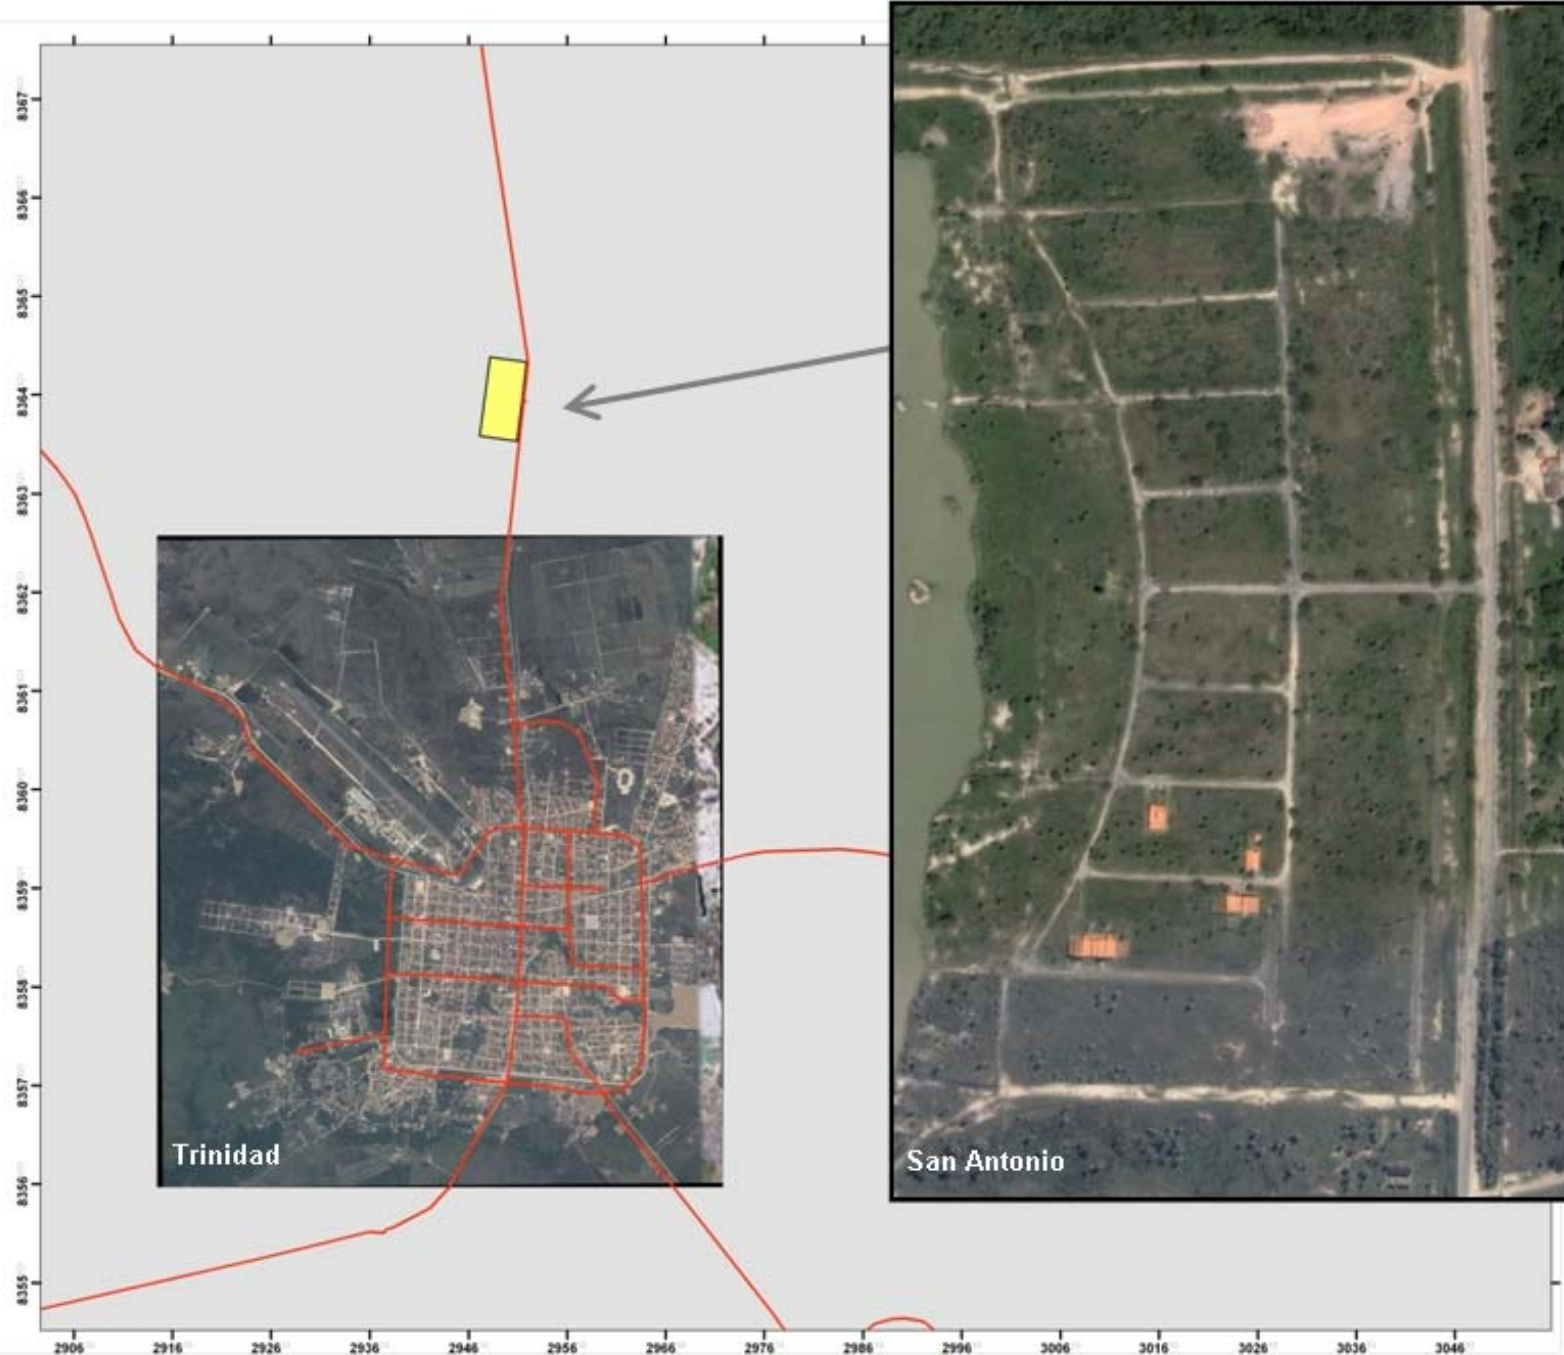

San Antonio

**Bolivia : Inundaciones
Trinidad
Campamento San Antonio**

0 0.5 1 Kilometers

Nominal Scale 1:47000 at A3 size

Created: 10-Feb-2008/07:00

Map Doc Name: MAP09-SanAntonioCamp

Projection/Datum: UTM Zone 20 L / WGS84

GLIDE Name: FL-2007-000231-BOI

- Caminos
- Campamento San Antonio

Data Source: Google Earth, Digital Globe, IGM Bolivia

MapAction is grateful for the support
of the Vodafone Group Foundation
and DFID

Trinidad