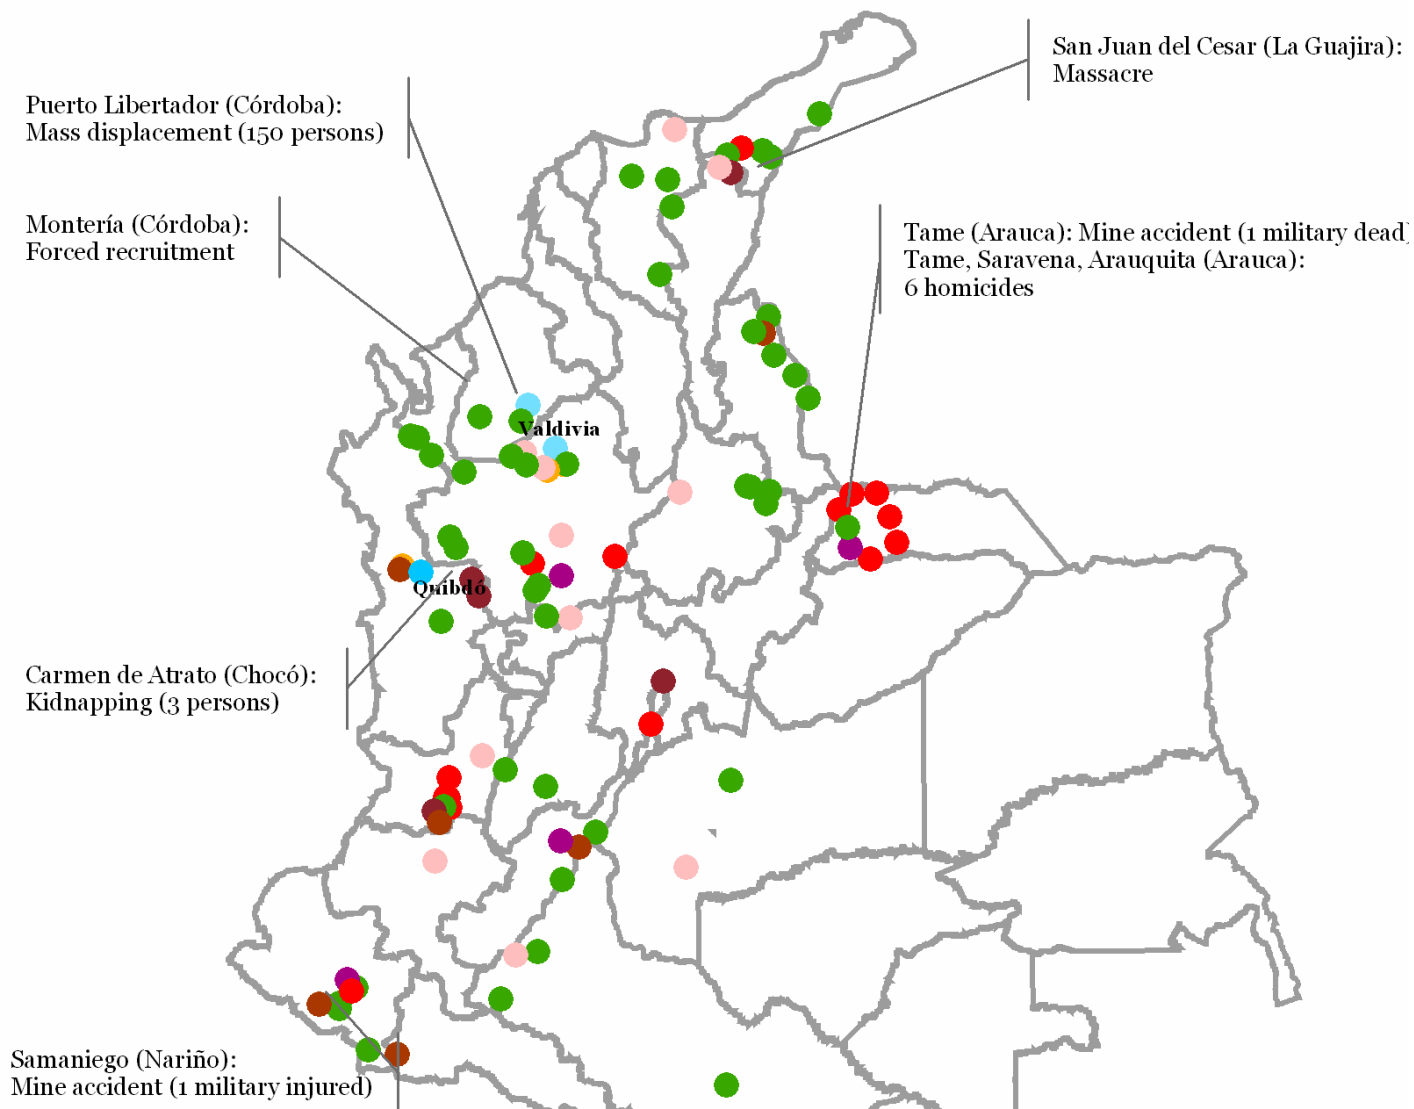

0 35 70 140 210 280
Kms.

Legend

- Departmental Borders
- 1 Dot = 1
- Armed Confrontation
- Homicide PP
- Kidnapping
- APM/UXO Victims
- Attack Against Infrastructure
- Attack against Civilians
- Mass Displacement
- Besieged Community